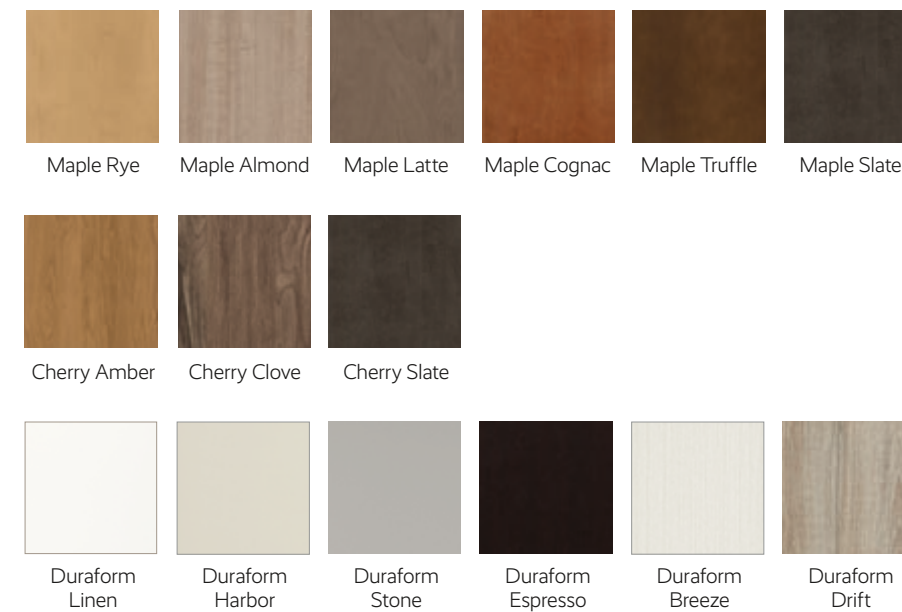

* Painted doors feature engineered wood materials for a superior finish.

Species & Finish Combinations

Elite, Premium, Prime & Choice

SERIES

Premium Finishes

Standard Finishes

Base

SERIES