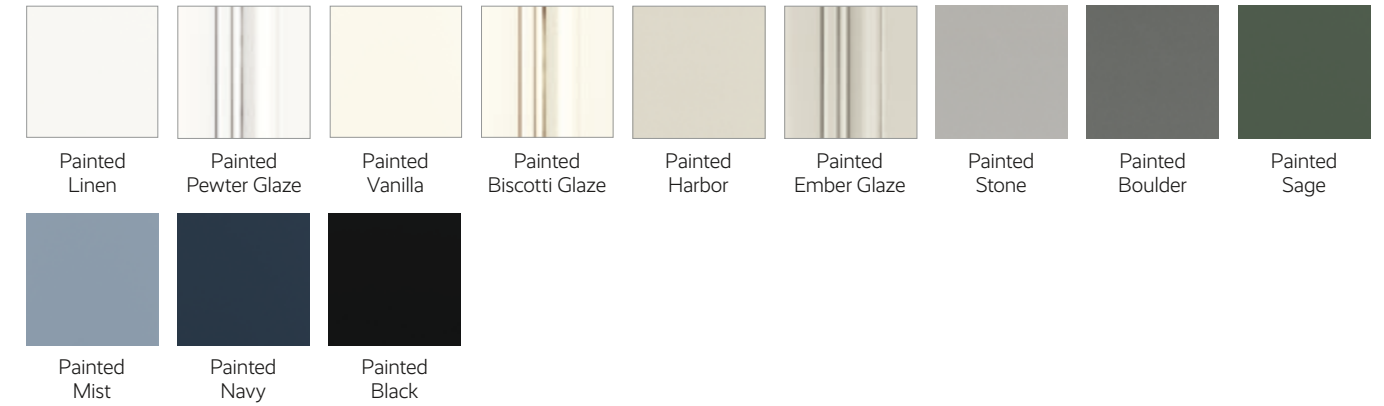

* Painted doors feature engineered wood materials for a superior finish.

Species & Finish Combinations

Elite, Premium, Prime & Choice

SERIES

Premium Finishes

Standard Finishes

Base

SERIES